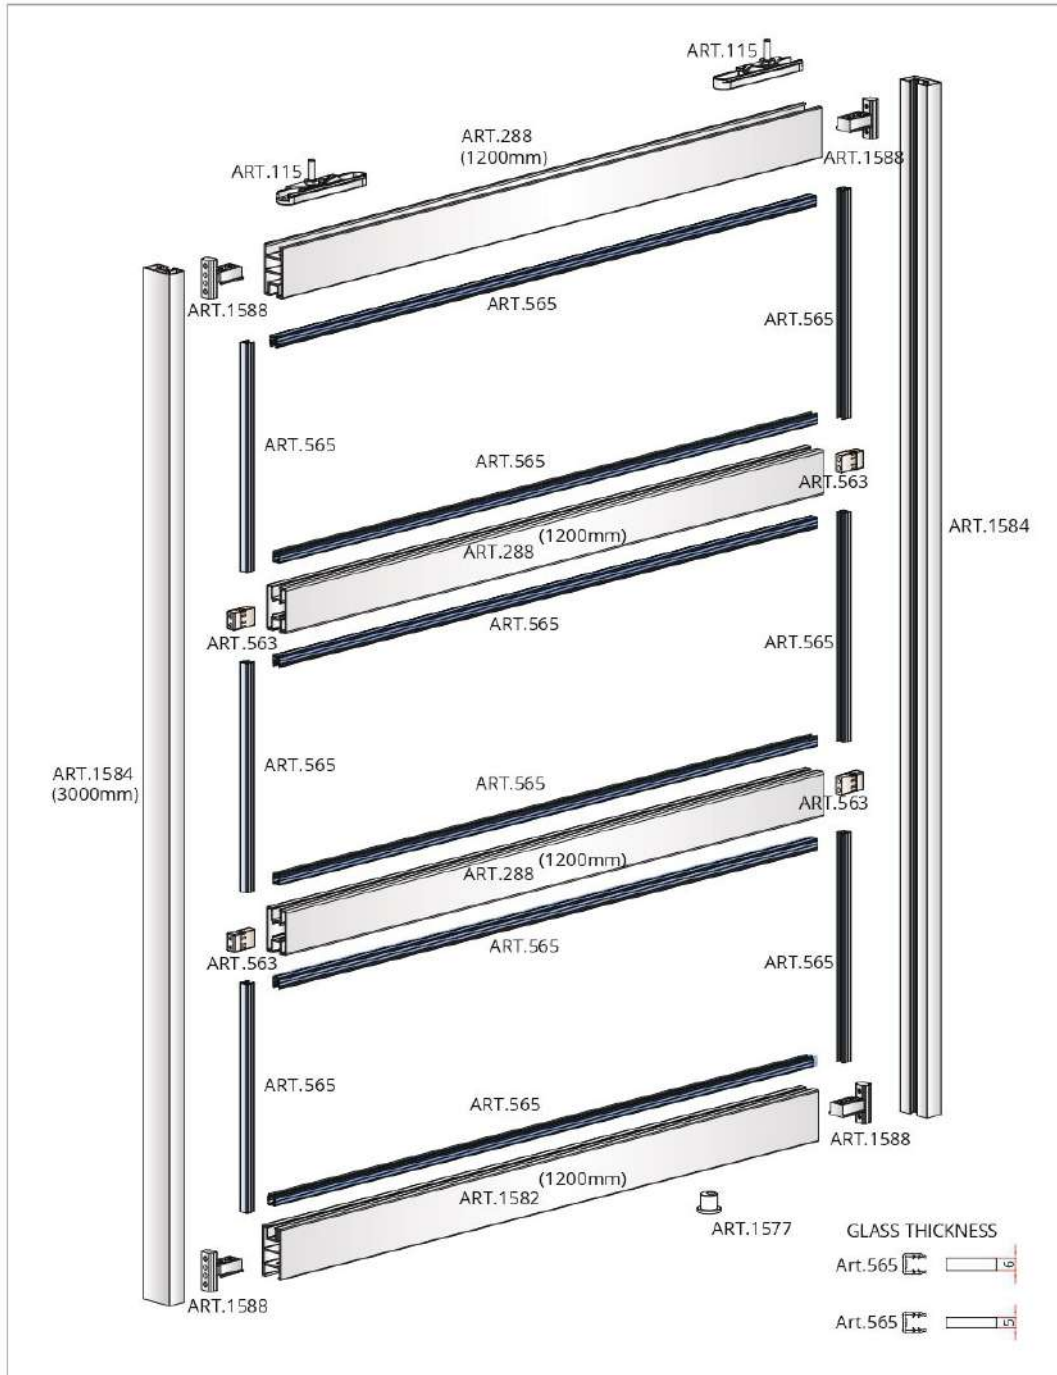

## Aluminum Sliding Doors series 110/210

Systems for sliding doors with aluminum frame

ART.EASY/120/A	<p>THE EASY KIT ENABLES REALISATION OF THE VERSIONS ILLUSTRATED</p>
ART.EASY/120/E3	

**BLISTER**

Accessories description