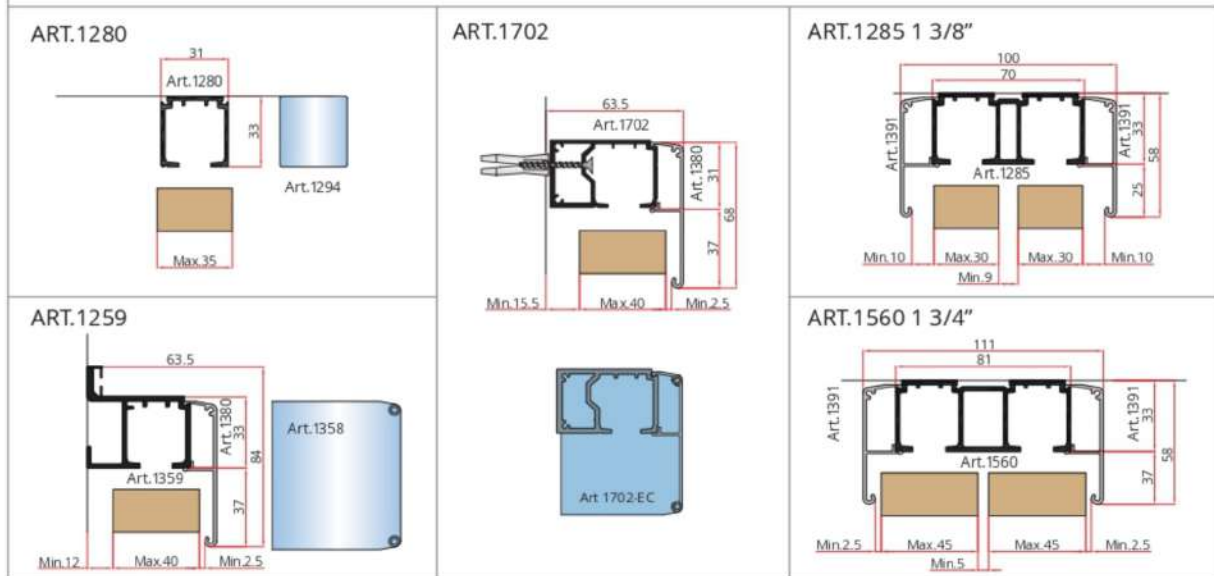

OPTIONAL TRACKS

SPECIFY TRACK

STANDARD TRACK	OPTIONAL TRACKS				TRACK LENGTH	SLIDING KIT	FOR BI PARTING	OPTIONAL FASCIA	OPTIONAL GUIDES
1280	1259	1702	1285	1560	64"	ETD80S	2 DR	1380	1586/1587
1280	1259	1702	1285	1560	72"	ETD80S	2 DR	1380	1586/1587
1280	1259	1702	1285	1560	80"	ETD80S	2 DR	1380	1586/1587