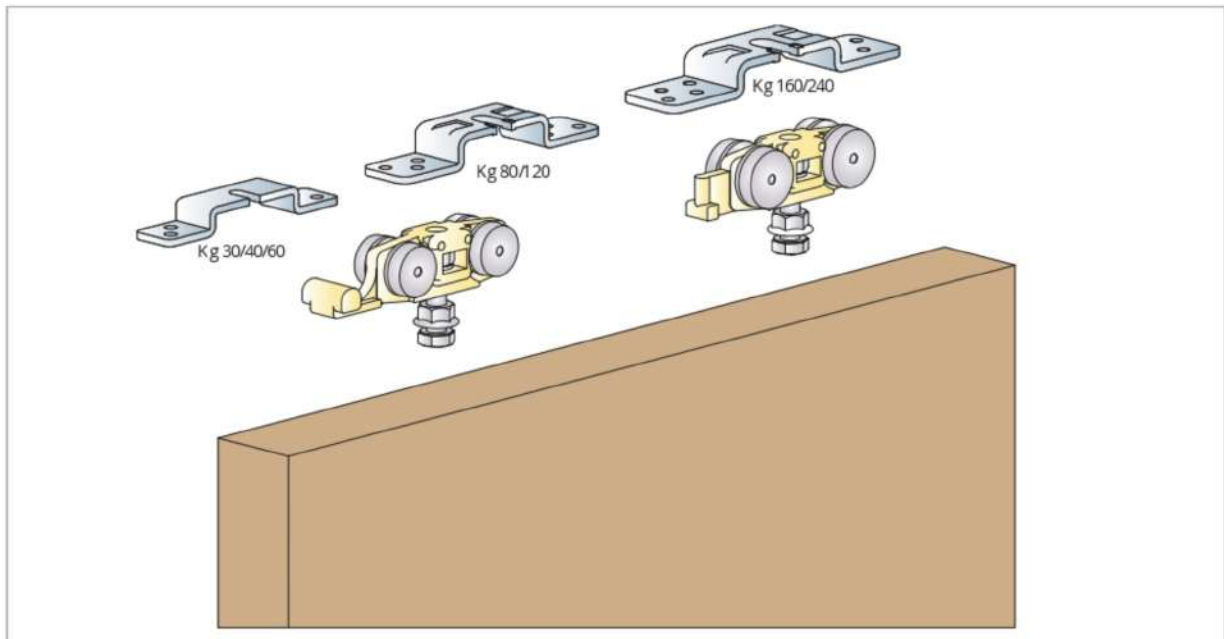

Sliding Wood Doors

Sliding systems and accessories for wooden doors

Standard Bracket

Slides with standard bracket

Kit with tracks for doors up to 60 kg with regular stop

FOR DOORS MIN 700 MM/28" **KIT IN BOX** 