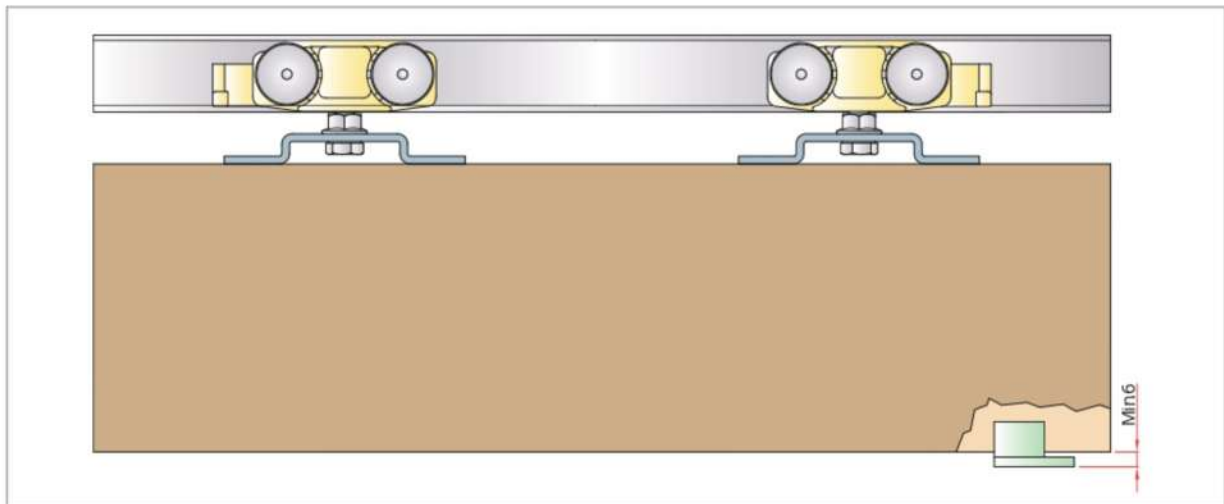

Sliding Wood Doors

Sliding systems and accessories for wooden doors

Standard Bracket

Slides with standard bracket

Kit with tracks for doors up to 60 kg with regular stop

FOR DOORS MIN 700 MM/28" **KIT IN BOX** 