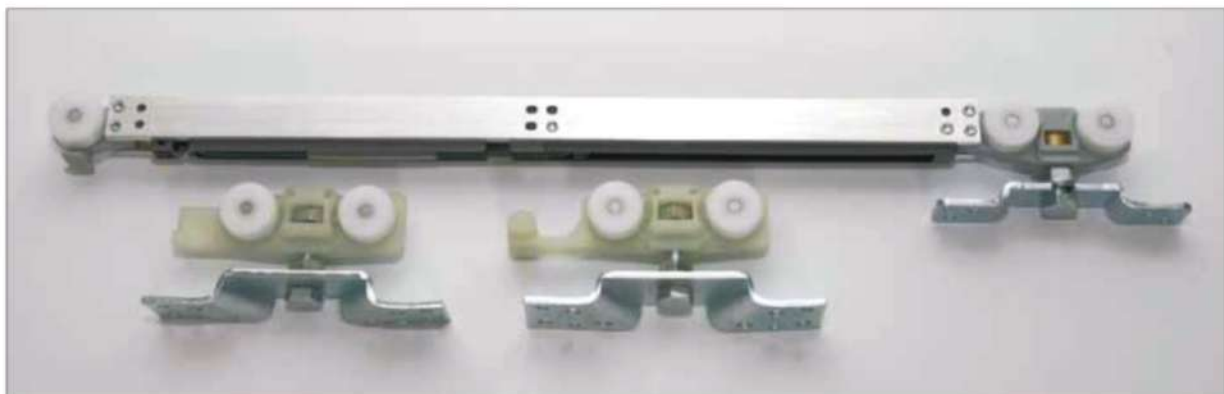

Sliding Wood Doors

Sliding systems and accessories for wooden doors

Standard Bracket

Slides with standard bracket

Kit with tracks for doors up to 60 kg with regular stop

FOR DOORS MIN 700 MM/28" **KIT IN BOX** 