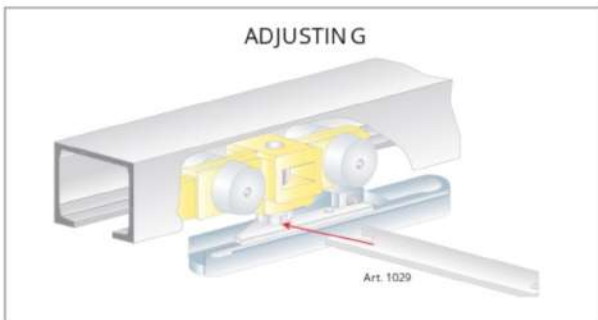

Sliding Wood Doors

Sliding systems and accessories for wooden doors

PATENTED

PATENTED

Kit with tracks for doors up to 60 kg with regular stop

FOR DOORS MIN 700 MM/28"

KIT IN BOX 

60AR