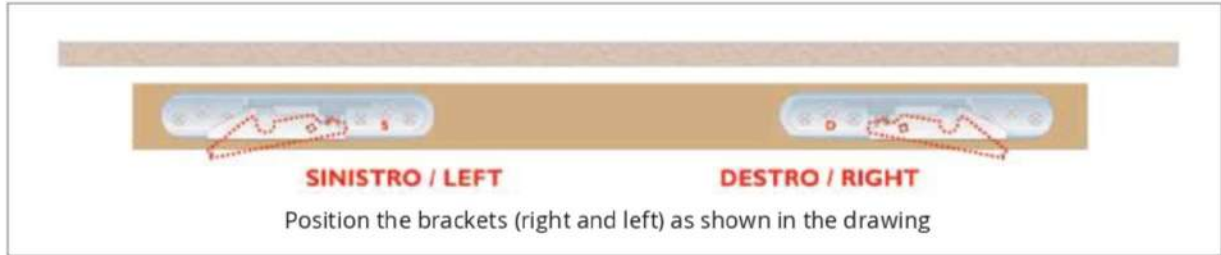

Sliding Wood Doors

Sliding systems and accessories for wooden doors

PATENTED

PATENTED

Kit with tracks for doors up to 60 kg with regular stop

FOR DOORS MIN 700 MM/28"

KIT IN BOX 

60AR