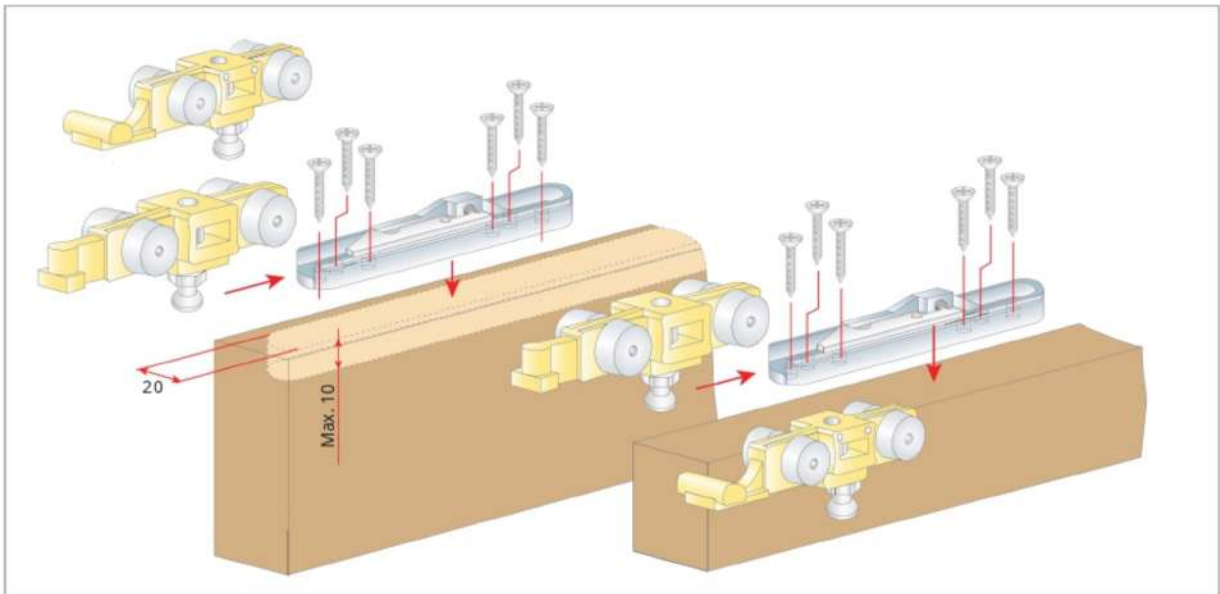

Sliding Wood Doors

Sliding systems and accessories for wooden doors

PATENTED

PATENTED

Kit with tracks for doors up to 60 kg with regular stop

FOR DOORS MIN 700 MM/28"

KIT IN BOX 

60AR