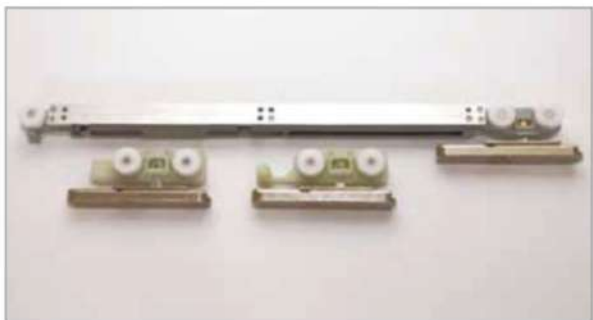

Sliding Wood Doors

Sliding systems and accessories for wooden doors

PATENTED

PATENTED

Kit with tracks for doors up to 60 kg with regular stop

FOR DOORS MIN 700 MM/28"

KIT IN BOX 

60AR