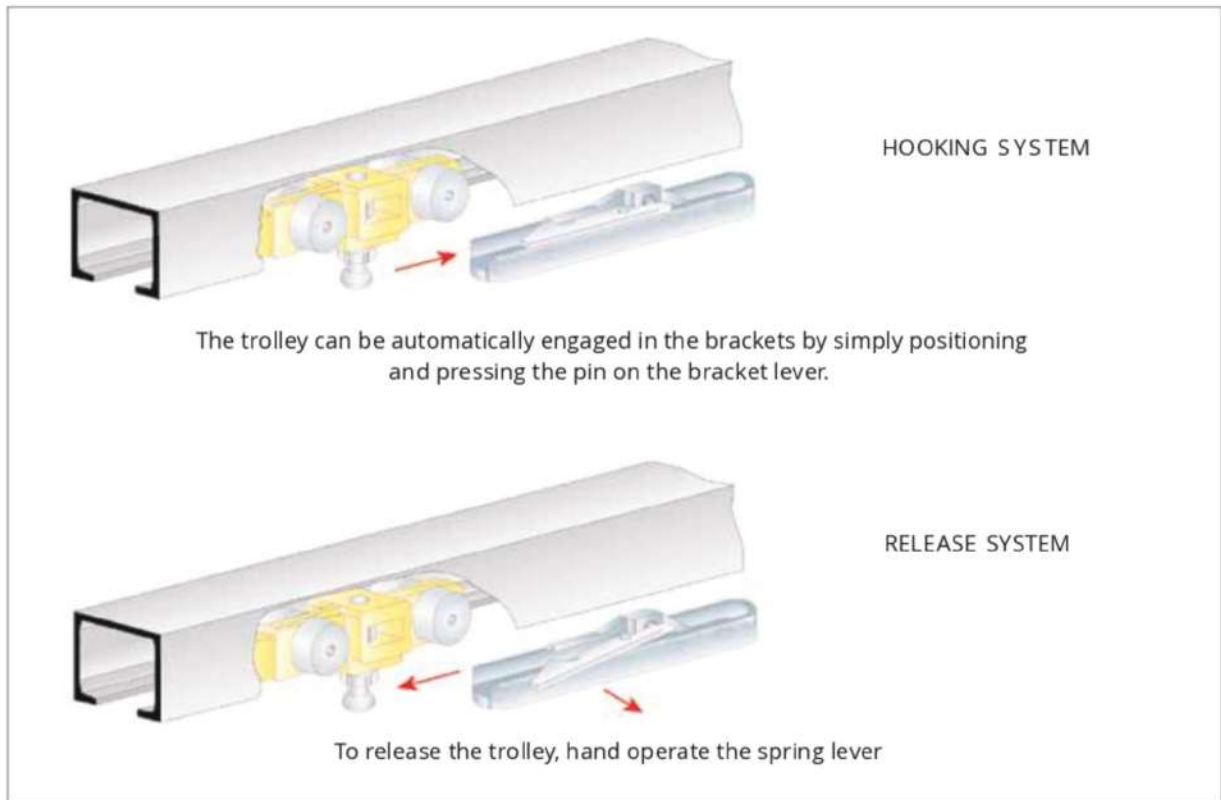

Sliding Wood Doors

Sliding systems and accessories for wooden doors

PATENTED

PATENTED

Kit with tracks for doors up to 60 kg with regular stop

FOR DOORS MIN 700 MM/28"

KIT IN BOX 

60AR