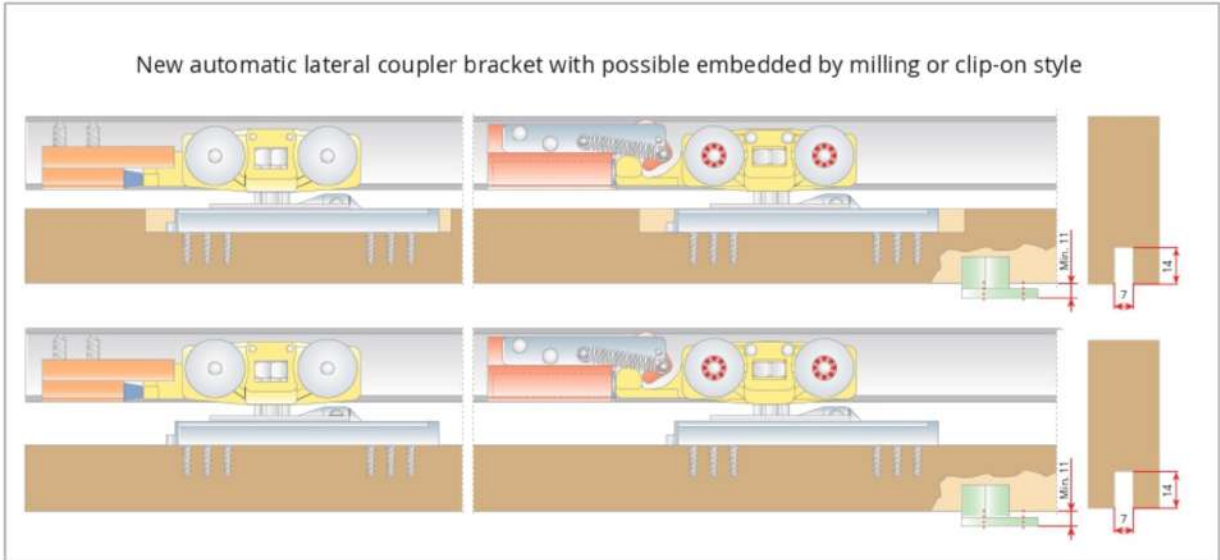

Sliding Wood Doors

Sliding systems and accessories for wooden doors

PATENTED

PATENTED

Kit with tracks for doors up to 60 kg with regular stop

FOR DOORS MIN 700 MM/28"

KIT IN BOX 

60AR