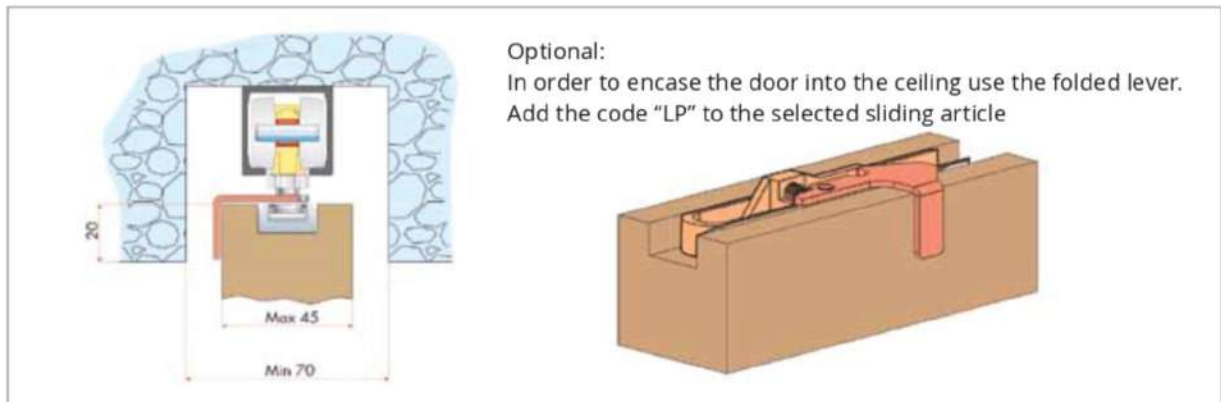

Sliding Wood Doors

Sliding systems and accessories for wooden doors

PATENTED

PATENTED

Kit with tracks for doors up to 60 kg with regular stop

FOR DOORS MIN 700 MM/28"

KIT IN BOX 

60AR