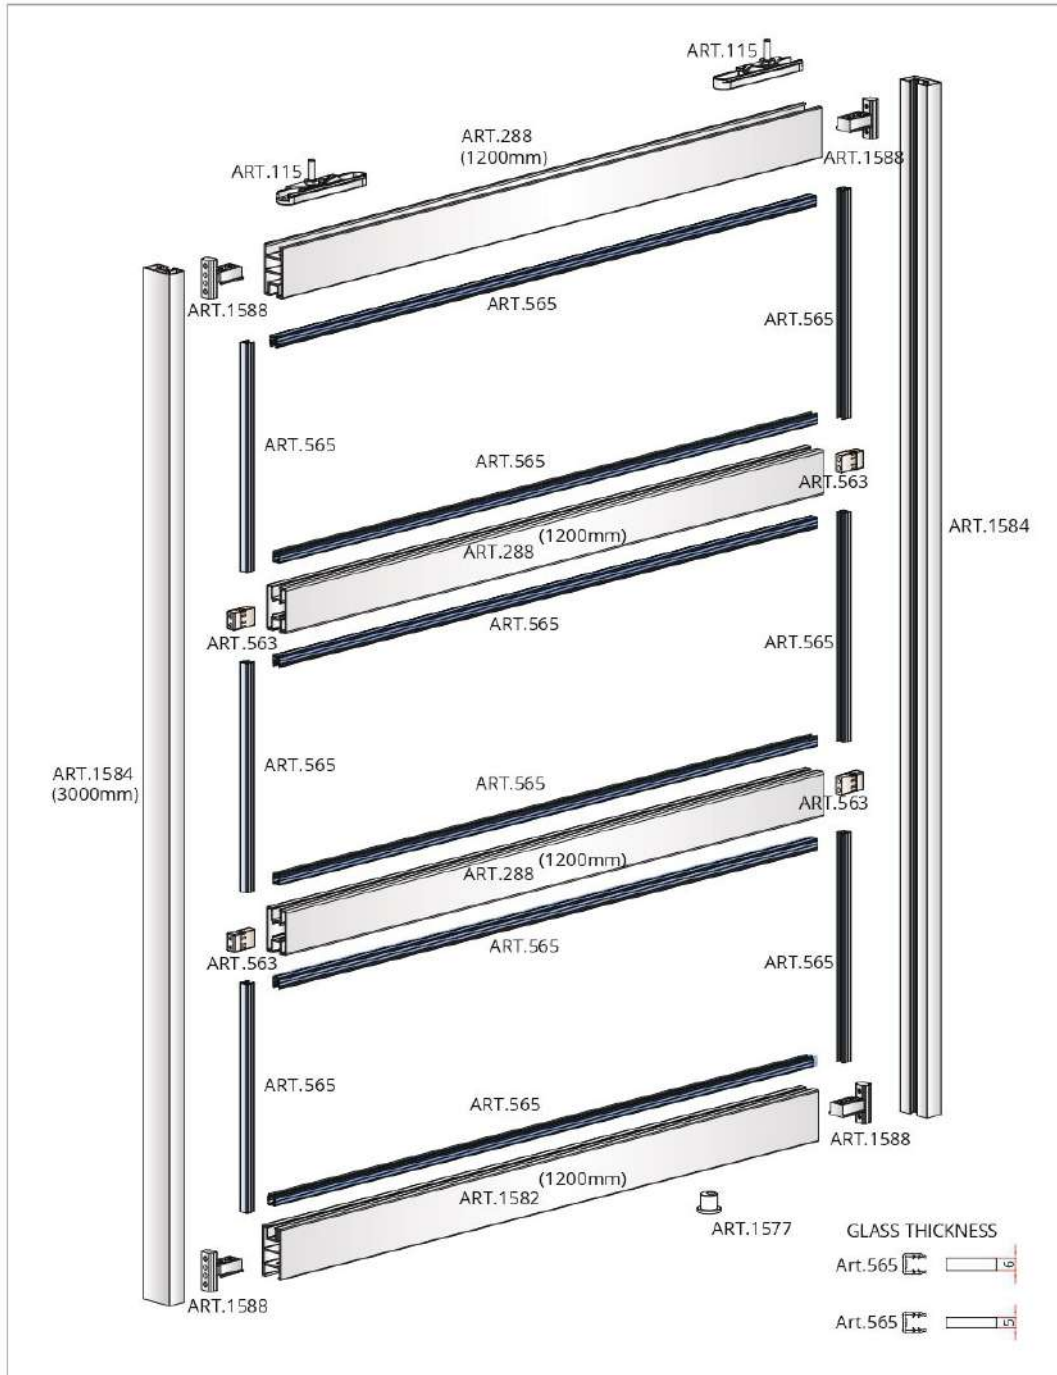

## Aluminum Sliding Doors series 120/A

Systems for sliding doors with aluminum frame

ART.EASY/120/A
ART.EASY/120/E3

THE EASY KIT ENABLES  
REALISATION OF THE VERSIONS  
ILLUSTRATED

**BLISTER**