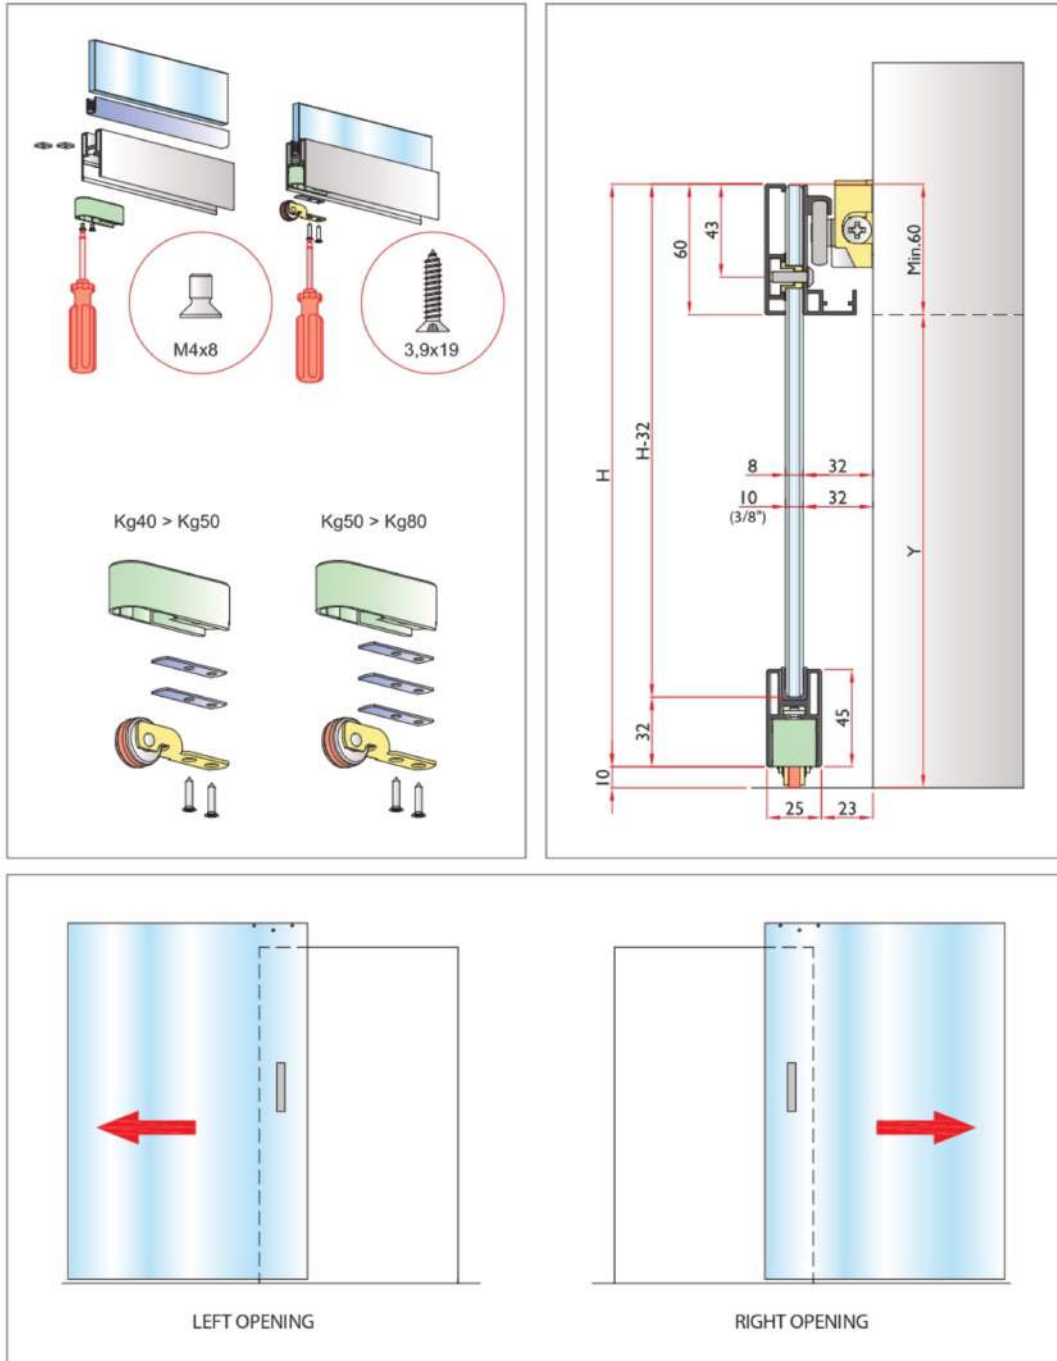

Magic Model

Patented concealed mechanism for sliding glass doors

www.modernlux.ca

Glass Magic with studs

www.modernlux.ca

Glass Magic with band

www.modernlux.ca

KIT and glass accessories 8mm-10mm (3/8")

Description of processes

www.modernlux.ca

Description of sizes and capacities

www.modernlux.ca

Placing accessories

www.modernlux.ca

Placing accessories

www.modernlux.ca