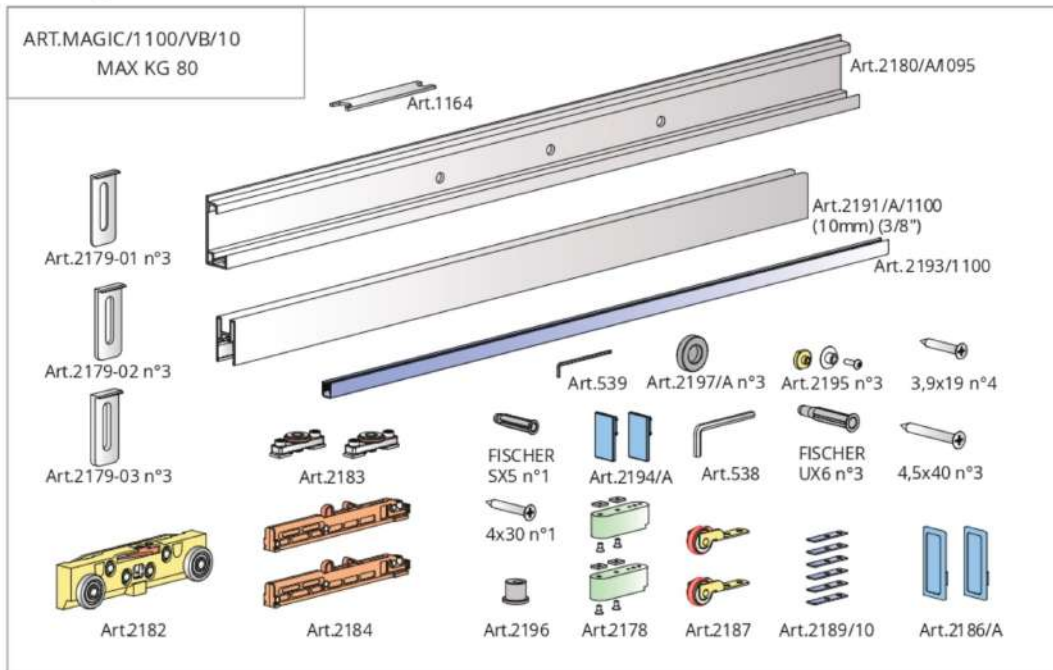

Magic Model

Patented concealed mechanism for sliding glass doors

www.modernlux.ca

Glass Magic with studs

www.modernlux.ca

Glass Magic with band

www.modernlux.ca

KIT and glass accessories 8mm-10mm (3/8")

Description of processes

www.modernlux.ca

Description of sizes and capacities

www.modernlux.ca

Placing accessories

www.modernlux.ca

Placing accessories

www.modernlux.ca