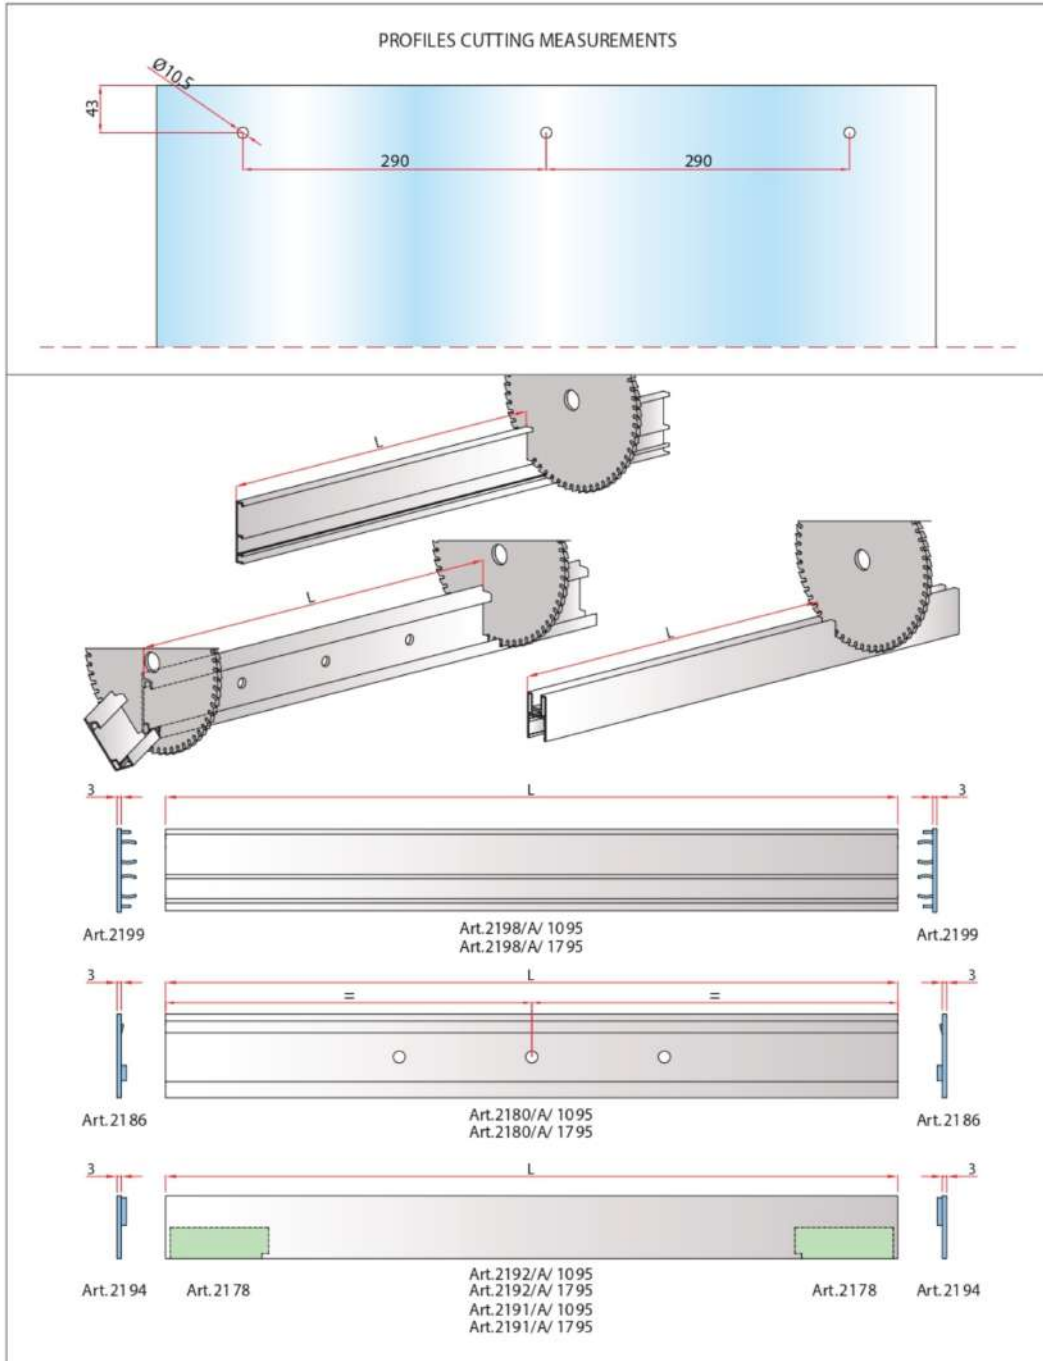

Magic Model

Patented concealed mechanism for sliding glass doors

www.modernlux.ca

Glass Magic with studs

www.modernlux.ca

Glass Magic with band

www.modernlux.ca

KIT and glass accessories 8mm-10mm (3/8")

Description of processes

www.modernlux.ca

Description of sizes and capacities

www.modernlux.ca

Placing accessories

www.modernlux.ca

Placing accessories

www.modernlux.ca