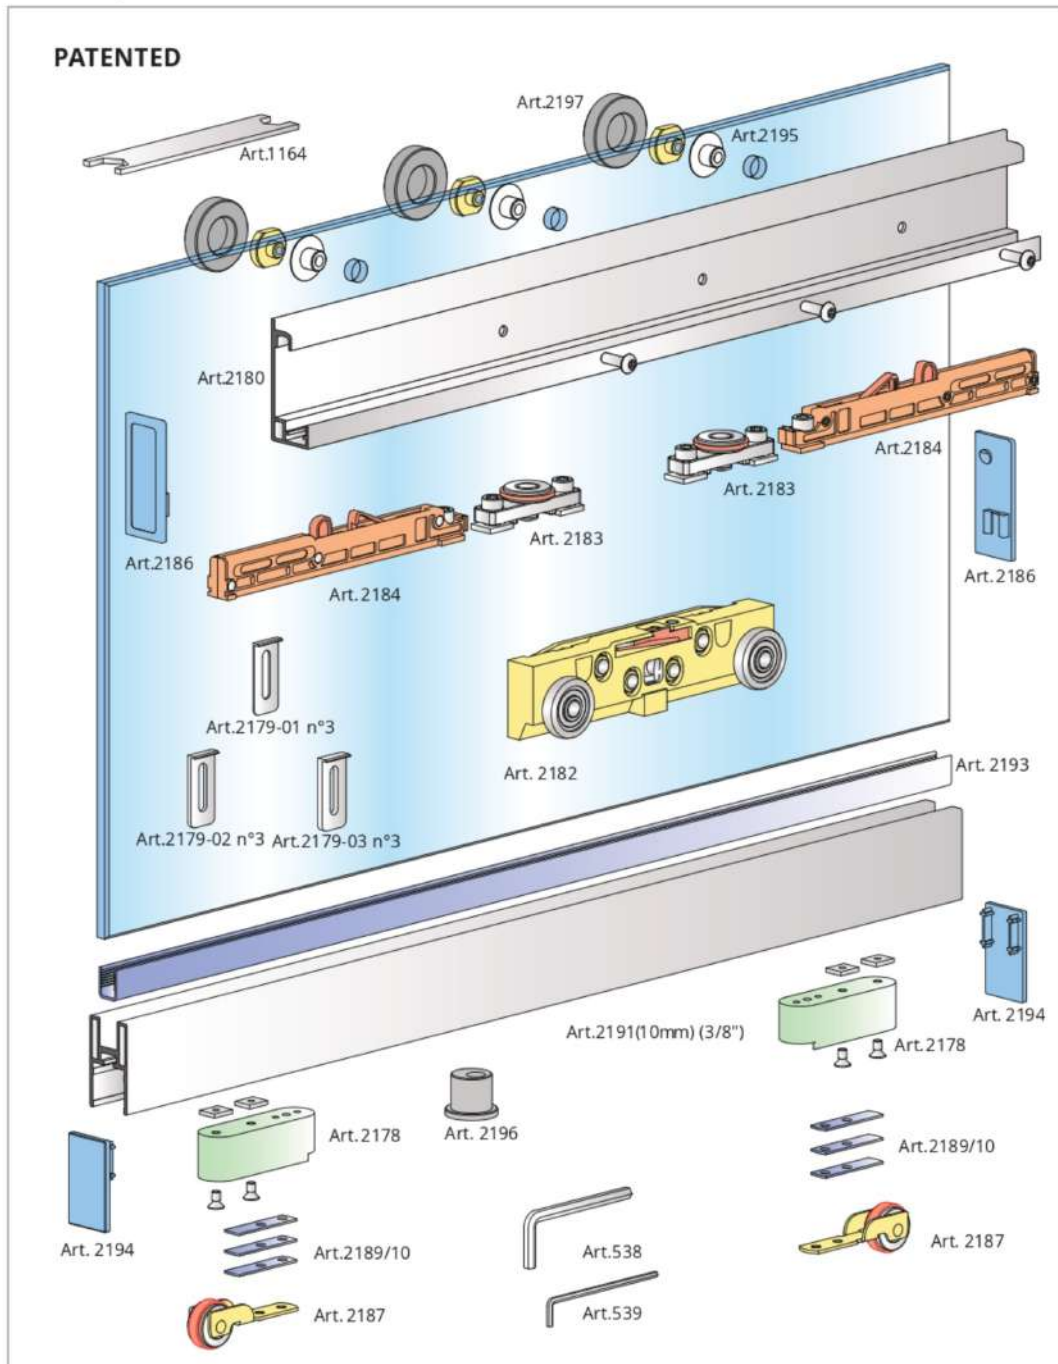

Magic Model

Patented concealed mechanism for sliding glass doors

www.modernlux.ca

Glass Magic with studs

www.modernlux.ca

Glass Magic with band

www.modernlux.ca

KIT and glass accessories 8mm-10mm (3/8")

Description of processes

www.modernlux.ca

Description of sizes and capacities

www.modernlux.ca

Placing accessories

www.modernlux.ca

Placing accessories

www.modernlux.ca