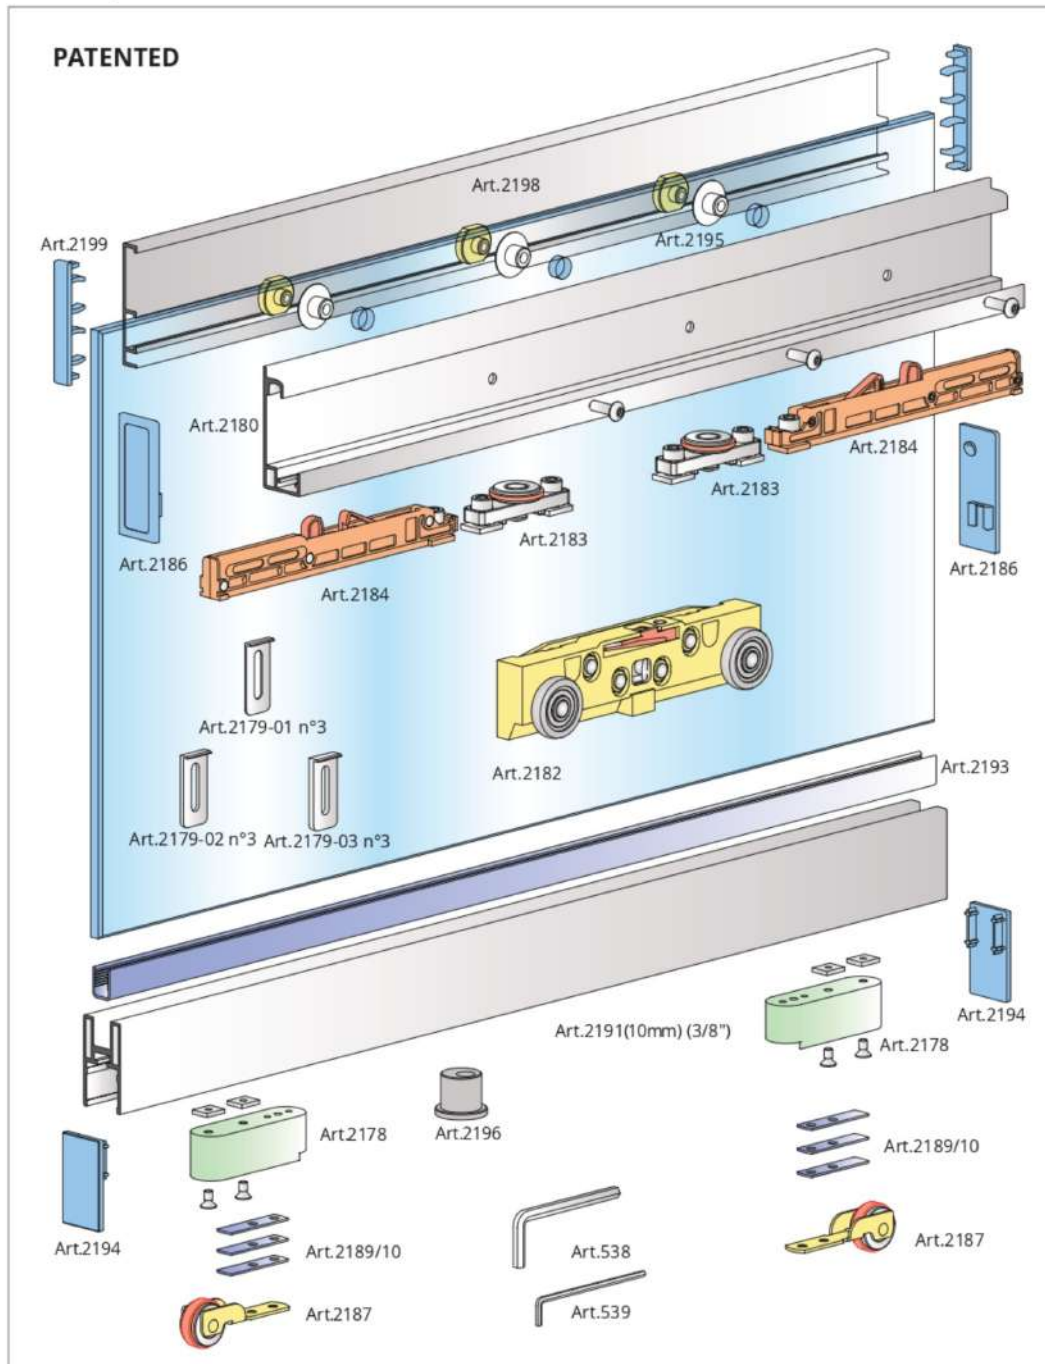

Magic Model

Patented concealed mechanism for sliding glass doors

www.modernlux.ca

Glass Magic with studs

www.modernlux.ca

Glass Magic with band

www.modernlux.ca

KIT and glass accessories 8mm-10mm (3/8")

Description of processes

www.modernlux.ca

Description of sizes and capacities

www.modernlux.ca

Placing accessories

www.modernlux.ca

Placing accessories

www.modernlux.ca