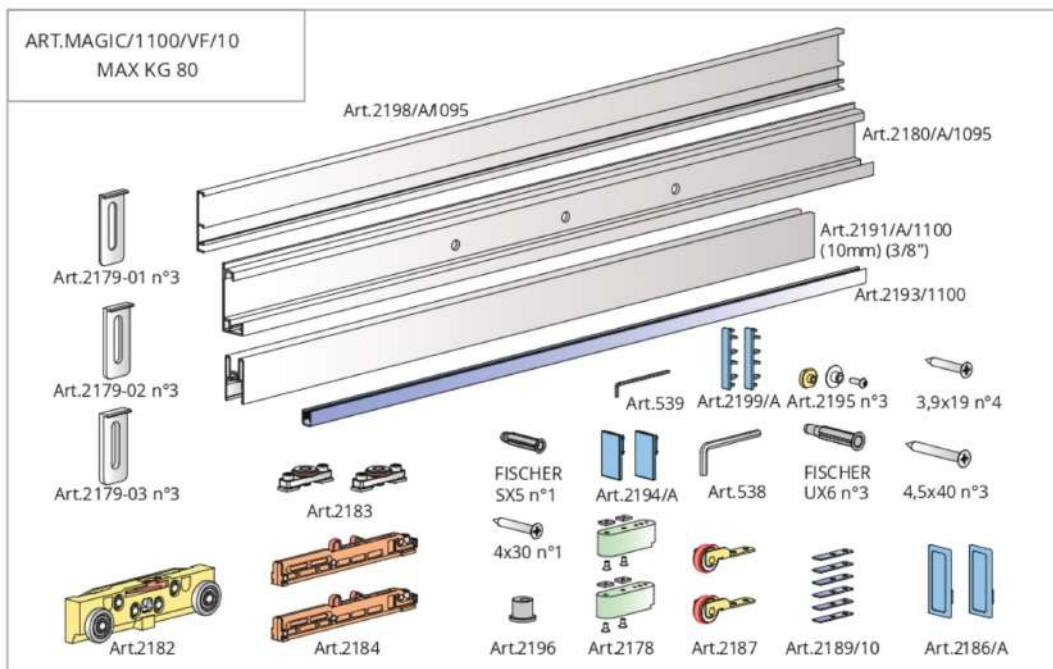

Magic Model

Patented concealed mechanism for sliding glass doors

www.modernlux.ca

Glass Magic with studs

www.modernlux.ca

Glass Magic with band

www.modernlux.ca

KIT and glass accessories 8mm-10mm (3/8")

Description of processes

www.modernlux.ca

Description of sizes and capacities

www.modernlux.ca

Placing accessories

www.modernlux.ca

Placing accessories

www.modernlux.ca